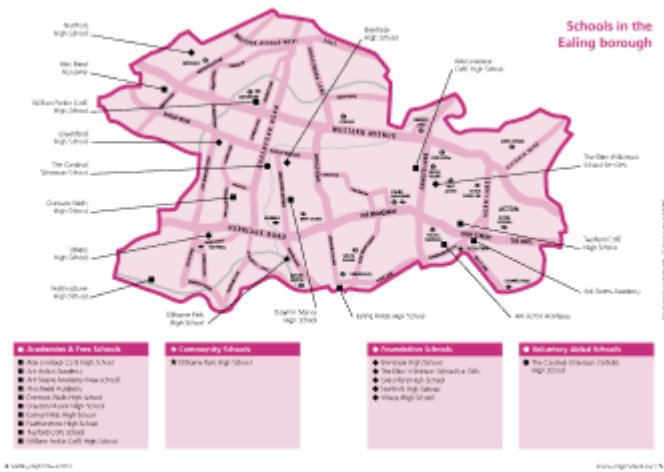

Ealing new headteacher handbook

2024-25

Ealing headteacher handover guidance and checklist

- [Ealing headteacher handover guidance and checklist for primary schools](#)
- [Ealing headteacher handover guidance and checklist for high schools](#)

Ealing schools location map

Ealing primary schools location map

Location of Primary Schools in London Borough of Ealing

Ealing secondary schools location map

Contact:

- **Ealing Grid for Learning:** egflwebteam@ealing.gov.uk
- **Ealing Learning Partnership (ELP), Business support:** elp@ealing.gov.uk 020 8825 7803